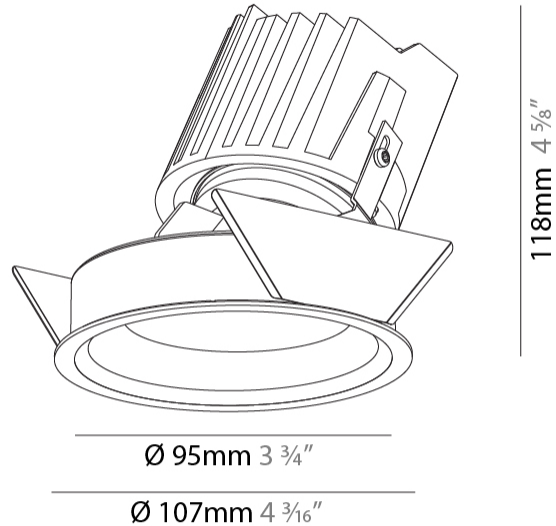

PHYSICAL

Shape: Round
Diameter (mm): 107
Diameter (in): 4 3/16
Height (mm): 118
Height (in): 4 5/8
Ceiling Thickness (mm): 10 / 12.5 / 15
Ceiling Thickness (in): 3/8 or 1/2 or 9/16
Min. Recessing Depth (mm): 140
Min. Recessing Depth (in): 5 1/2
Light Distribution: Adjustable / Asymmetric
Weight (kg): 0.473
Weight (lbs): 1.04
Fixture Finish: SSR / BKV / CWI / CRY / HAB / LAG / UFT / ITA / RUA / RUR / MIC / FTG / MYG / TWT / LOD / PUS / FRO / FUP / KIA / POP / BLS / SPG / MEY / GOH / GUM / CHC / COM / ABZ / JAG / OBR / MOS / ROR
Fixture Material: Aluminum Die Cast
Cut-out Measurements: 98mm / 3 7/8"

ELECTRICAL

Lamp Type: LED (Zhaga Standard)
Input Wattage (W): 16.5
Total Output Wattage (W): 14
Dimming: Tri-Mode (Non-Dimming and Phase Dimming (120Vac only) and 0-10V Dimming)
Driver Included: No
Driver Location: Recessed Housing
Driver Type: Constant Current - Universal
Driver Class: Class 2
Housing: See components
Input Voltage (V): 120 - 277
Constant Current (MA): 350

LED

Number of LEDs: 1
Color Temperature (°K): 2700 / 3000 / 3500 / 4000
Max. Delivered Lumen (lm): 1030 / 1070 / 1117 / 1140
Nominal Lumen (lm): 1386 / 1438 / 1511 / 1542
CRI: >90 CRI
Lamp Life (hrs): 50000

OPTICAL

Reflector: 20 / 40 / 60
Adjustability: Fixed

RATINGS AND CERTIFICATIONS

Certified By: Certified for North American Standards
IP rating: IP20