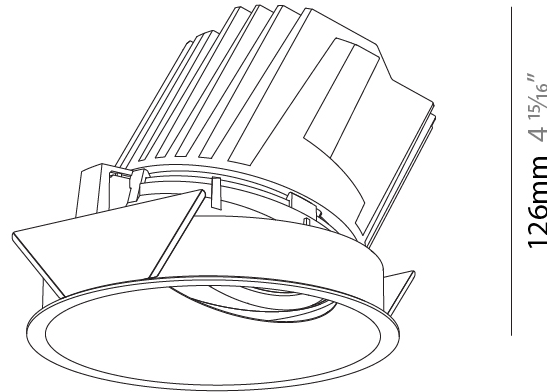

PHYSICAL

Shape: Round
Diameter (mm): 139
Diameter (in): 5 1/2
Height (mm): 126
Height (in): 4 15/16
Ceiling Thickness (mm): 10 / 12.5 / 15
Ceiling Thickness (in): 3/8 or 1/2 or 9/16
Min. Recessing Depth (mm): 140
Min. Recessing Depth (in): 5 1/2
Light Distribution: Adjustable / Asymmetric
Weight (kg): 0.811
Weight (lbs): 1.79
Fixture Finish: SSR / BKV / CWI / CRY / HAB / LAG / UFT / ITA / RUA / RUR / MIC / FTG / MYG / TWT / LOD / PUS / FRO / FUP / KIA / POP / BLS / SPG / MEY / GOH / GUM / CHC / COM / ABZ / JAG / OBR / MOS / ROR
Fixture Material: Aluminum Die Cast
Cut-out Measurements: 130mm / 5 1/8"

ELECTRICAL

Lamp Type: LED (Zhaga Standard)
Input Wattage (W): 13.2 / 16.5
Total Output Wattage (W): 12 / 14
Dimming: Tri-Mode (Non-Dimming and Phase Dimming (120Vac only) and 0-10V Dimming)
Driver Included: No
Driver Location: Recessed Housing
Driver Type: Constant Current - Universal
Driver Class: Class 2
Housing: See components
Input Voltage (V): 120 - 277
Constant Current (MA): 350

LED

Number of LEDs: 1
Color Temperature (°K): 2700 / 3000 / 3500 / 4000
Max. Delivered Lumen (lm): 690 / 760 / 823 / 840
Nominal Lumen (lm): 960 / 1070 / 1156 / 1180
CRI: >90 CRI
Lamp Life (hrs): 50000

OPTICAL

Reflector°: 10
Adjustability: Fixed

RATINGS AND CERTIFICATIONS

Certified By: Certified for North American Standards
IP rating: IP20

Ø 125mm 4 15/16"
Ø 139mm 5 1/2"

130mm 5 1/8"   140mm 5 1/2"   10 | 15mm 3/8" 5/16"   30°

A