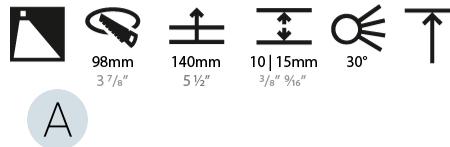

PHYSICAL

Shape: Round
Diameter (mm): 107
Diameter (in): 4 3/16
Height (mm): 118
Height (in): 4 5/8
Ceiling Thickness (mm): 10 / 12.5 / 15
Ceiling Thickness (in): 3/8 or 1/2 or 9/16
Min. Recessing Depth (mm): 140
Min. Recessing Depth (in): 5 1/2
Light Distribution: Adjustable / Asymmetric
Weight (kg): 0.473
Weight (lbs): 1.04
Fixture Finish: SSR / BKV / CWI / CRY / HAB / LAG / UFT / ITA / RUA / RUR / MIC / FTG / MYG / TWT / LOD / PUS / FRO / FUP / KIA / POP / BLS / SPG / MEY / GOH / GUM / CHC / COM / ABZ / JAG / OBR / MOS / ROR
Fixture Material: Aluminum Die Cast
Cut-out Measurements: 98mm / 3 7/8"

ELECTRICAL

Lamp Type: LED (Zhaga Standard)
Input Wattage (W): 16.5
Total Output Wattage (W): 14
Dimming: Tri-Mode (Non-Dimming and Phase Dimming (120Vac only) and 0-10V Dimming)
Driver Included: No
Driver Location: Recessed Housing
Driver Type: Constant Current - Universal
Driver Class: Class 2
Housing: See components
Input Voltage (V): 120 - 277
Constant Current (MA): 350

LED

Number of LEDs: 1
Color Temperature (°K): 2700 / 3000 / 3500 / 4000
Max. Delivered Lumen (lm): 1030 / 1070 / 1117 / 1140
Nominal Lumen (lm): 1386 / 1438 / 1511 / 1542
CRI: >90 CRI
Lamp Life (hrs): 50000

OPTICAL

Reflector: 20 / 40 / 60
Adjustability: Fixed

RATINGS AND CERTIFICATIONS

Certified By: Certified for North American Standards
IP rating: IP20